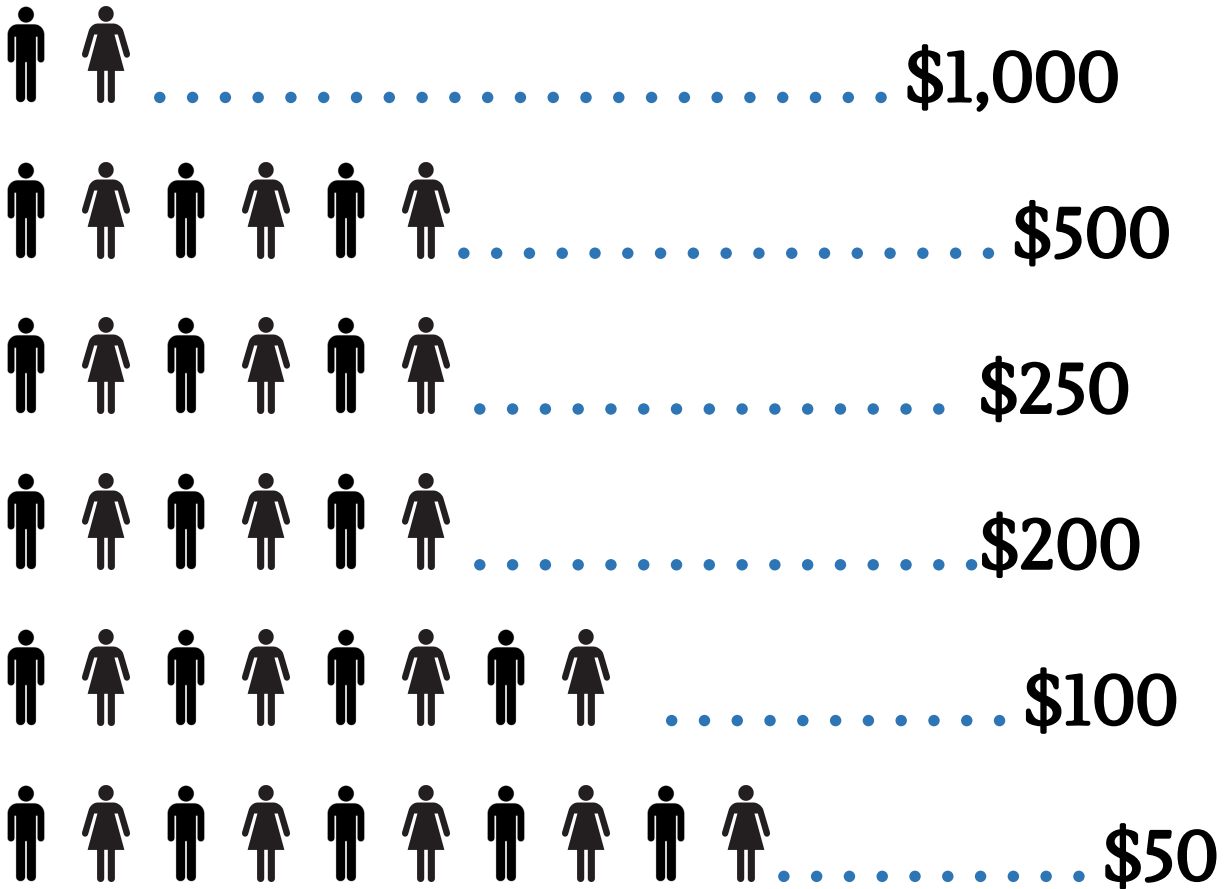

Please consider helping me reach my fundraising goal of \$9,000 by joining my support team with one of the following donations:

Total: 38+ Mission Partners to reach \$9,000

Any donation can be given as a one-time gift or a monthly pledge over the course of the year up until June of the mission year. Donations can be mailed in or made online at www.netcanada.ca